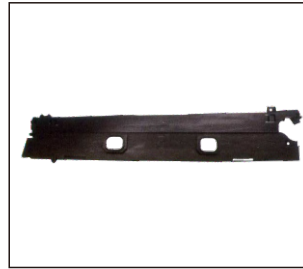

REPLACEMENT FOR

5 SERIES F10 '14~'15

TAIL LAMP
931.BM1975
R:63217306162 L:63217306161

WATER TANK BRACKET
911.BM44122
OE:17111-7645-650

AIR FILTER CASE
241.BM1003A
OE:

HEAD LAMP
930.BM7199E
R:63117343912 L:63117343911

GRILLE
900.BM07036GA
R:51137331772 L:51137331771

WATER TANK BRACKET
911.BM44121A
R:17117618772 L:17117618771

LICENSE PLATE BOARD
942.BM99020A
OE:

FOG LAMP
939.BM2041
R:63177311294 L:63177311293

FRONT BUMPER
901.BM14007BA
OE:51111-7332-678