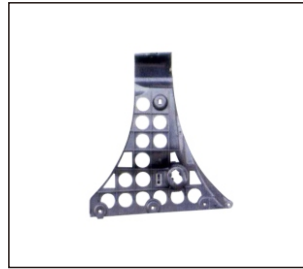

# 5 SERIES E60 '03~'06

**GRILLE BLACK**  
900.BM07904GA  
OE:

**REAR BUMPER BRACKET**  
911.BM44106A  
R:51127033716 L:51127033715

**HEAD LAMP**  
930.BM1150  
R **TBA**

**FRONT BUMPER**  
901.BM04902BA  
OE:51117111740

**FOG LAMP COVER**  
913.BM10003  
R:51117049244 L:51117049243

**FOG LAMP**  
939.BM1210  
R

**FRONT BUMPER BRACKET**  
911.BM44104  
R:51117033706 L:51117033705

**FRONT TRAILER COVER**  
901C.BM11033A  
OE:51117111787