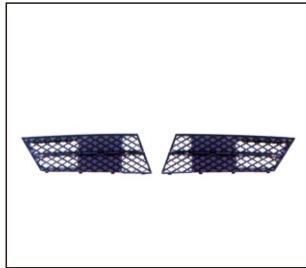

# 5 SERIES E60 '07~'08

**BUMPER GRILLE**  
901G.BM07042GA  
OE:51117178115

**FRONT TRAILER COVER**  
901C.BM11035A  
OE:51117184708

**HEAD LAMP** **TBA**  
930.BMC759  
R:63127177752 L:6312177751

**BUMPER GRILLE**  
901G.BM07043GA  
R:51117178098 L:51117178097

**REAR TRAILER COVER**  
901C.BM11036A  
OE:51127178183

**FOG LAMP**  
939.BA729  
R:63177177712 L:63177177711

**FRONT BUMPER BRACKET**  
911.BM44105  
R:51117178078 L:51117178077

**HEAD LAMP NOZZLE COVER**  
901C.BM11037  
R:51117111742 L:51117111741