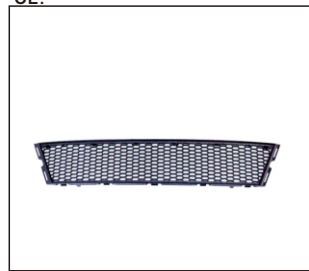

REPLACEMENT FOR

3 SERIES E93/E92/LCI '12~'15

GRILLE
900.BM07912GA CHROME
900.BM07913GA BLACK
OE:

FRONT TRAILER COVER
901C.BM11028A
OE:5111-7256-104

FRONT BUMPER GRILLE
901G.BM07029BA
OE:5111-7227-889

REAR TRAILER COVER
901C.BM11029A
OE:5112-7161-497

BUMPER GRILLE SIDE
901G.BM07030BA
R:51117227948 L:51117227947

HEAD LAMP NOZZLE COVER
901C.BM11030
R:61677253394 L:61677253393

HEAD LAMP BRACKET
911.BM44142A
R:51647227926 L:51647227925

FRONT BUMPER GRILLE STRIPE
923.BM98307
R:51117229182 L:51117229181

REPLACEMENT FOR

3 SERIES F30

FRONT BUMPER GRILLE
901G.BM07031BA
OE:5111-7263-478

SIDE SKIRT
908.BM33006
R:52777312752 L:51777312751

FOG LAMP FRAME STRIPE
923.BM98308
R:51117293106 L:51117293105

FRONT BUMPER MOULDING
923.BM98309A
OE:5111-7279-699