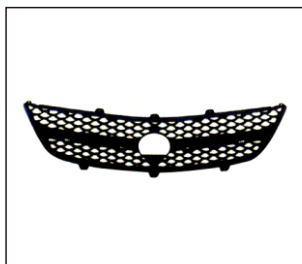

REPLACEMENT FOR

BENNI '08~'12

GRILLE
900.CHN08002GA
OE:

HEAD LAMP
930.CHN2002
R:

FRONT BUMPER
901.CHN05003BA
OE:

FOG LAMP
939.CHN3002
R:

REAR BUMPER
901.CHN05004BA
OE:

TAIL LAMP
931.CHN4003
R: