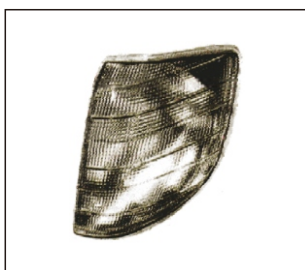

REPLACEMENT FOR

S CLASS W140

'92~'98

TAIL LAMP
931.BZ1913

INNER FENDER
915.BZ11118
OE:

HEAD LAMP
930.BZ5333
R 63121386756 L 63121386755

TAIL LAMP
931.BZ1914

STEP PANEL
9 P.BZ

CORNER LAMP
938.BZ3311A

MIRROR
980.BZ031
OE:444-1901

CORNER LAMP
938.BZ3311C

FRONT BUMPER
901.BZ04903BA

CORNER LAMP
938.BZ3311Y

GRILLE
900.BZ07095GA

All trademarks and vehicle models (including their names and pictures) mentioned in this catalogue are for reference only. Our production is not original replacement parts but interchangeable against original parts.