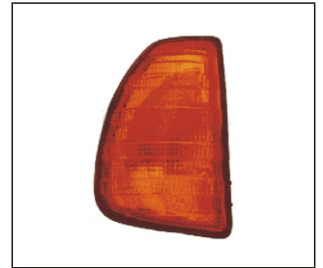

# C CLASS W203 '00~'04

TAIL LAMP  
931.BZ1917  
R:

HEAD LAMP  
930.BZ1395  
R:

HEAD LAMP  
930.BZA017  
R:

TAIL LAMP  
931.BZ9920  
R:

CORNER LAMP  
938.BZ1104A  
R:

HEAD LAMP  
930.BZA569  
R:

CORNER LAMP  
938.BZ1104C  
R: