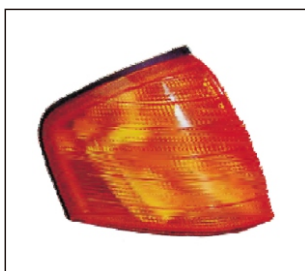

REPLACEMENT FOR

C CLASS W202

'94~'04

TAIL LAMP
931.BZ5191

HEAD LAMP
930.BZ5259

GRILLE
900.BZ07088GA

CORNER LAMP
938.BZ3357A

GRILLE
900.BZ07089GA

CORNER LAMP
938.BZ3357C

GRILLE
900.BZ07088GA

TAIL LAMP
931.BZ5192

GRILLE ASSY(9) TUNING
900.BZ

All trademarks and vehicle models (including their names and pictures) mentioned in this catalogue are for reference only. Our production is not original replacement parts but interchangeable against original parts.