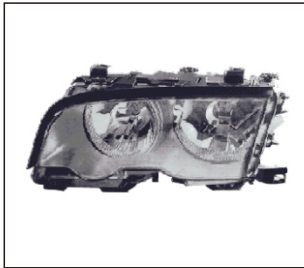

REPLACEMENT FOR

3 SERIES E46 98~ 4D

SIDE LAMP
932.BM5353C
OE:

FRONT BUMPER
901.BM04908BA
OE:

H/LAMP MOULDING
923.BM99071A
OE:

HEAD LAMP
930.BM6451
OE:

FOG LAMP
939.BM5241
OE:

REAR BUMPER
901.BM04909BA
OE:

H/LAMP MOULDING
923.BM99072
OE:

CORNER LAMP
938.BM5355
OE:

TAIL LAMP
931.BM5915A
OE:

GRILLE
900.BM07011GB
OE:

PLATE HOLDER EU TYPE
942.BM99016GA
OE:

CORNER LAMP
938.BM5419
OE:

TAIL LAMP
931.BM5915C
OE:

GRILLE
900.BM07011GA
OE:

SIDE LAMP
932.BM5353A
OE:

BACK LAMP
933.BM1301
OE:

PLATE HOLDER SAE TYPE
942.BM99017GA
OE:

All trademarks and vehicle models (including their names and pictures) mentioned in this catalogue are for reference only. Our production is not original replacement parts but interchangeable against original parts.