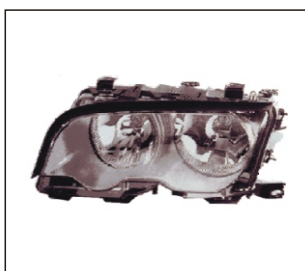

REPLACEMENT FOR

3 SERIES E46 98~ 2D

SIDE LAMP
932.BM1407A
OE:

HEAD LAMP
930.BMA013
OE:

SIDE LAMP
932.BM1407C
OE:

CORNER LAMP
938.BM5913A
OE:

GRILLE
900.BM07010GA
OE:

CORNER LAMP
938.BM5913C
OE:

GRILLE
900.BM07010GB
OE:

CORNER LAMP
938.BM5913Y
OE:

All trademarks and vehicle models (including their names and pictures) mentioned in this catalogue are for reference only. Our production is not original replacement parts but interchangeable against original parts.