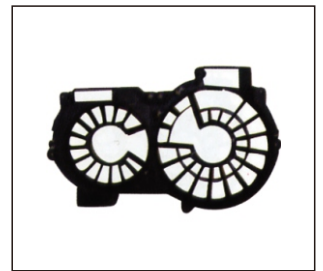

REPLACEMENT FOR

A6 '04~'08

MIRROR ELECTRIC
980.AD012E
R:4F1858532J L:4F1858531J

REAR BUMPER W/SENSOR HOLE
901.AD04997BB
OE:4F5807303CGRU

INNER FENDER
915.AD11186
R:4F0821134H L:4F0821133H

HEAD LAMP ELECT W/MOTOR
930.ADA685E
R:4F0941004A L:4F0941003A

FRONT BUMPER
901.AD04018BA
OE:4F0807105GRU

FRONT BUMPER REINFORCEMENT
911.AD44013A
OE:4F0807111A

FAN SHROUD
512.AD2001A
OE:4F0121207A

HEAD LAMP ELECT W/MOTOR
930.ADA686E
R:

FRONT BUMPER
901.AD04019BA W/WASHER HOLE
901.AD04020BA W/SENSOR HOLE
OE:4F0807105A / B GRU